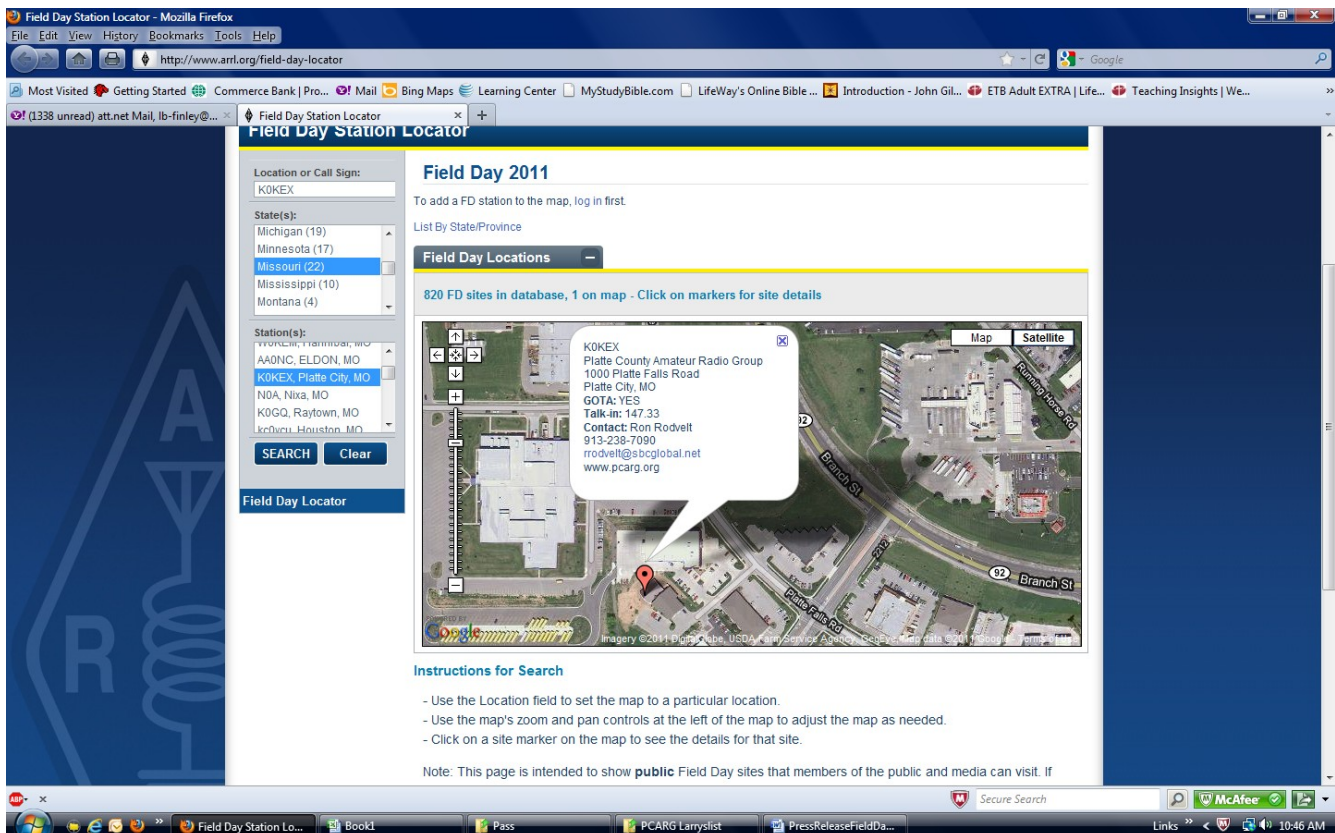

spring in Alabama, Mississippi and Massachusetts. Radio operators in these locations established communication networks to spread information and aid in directing rescue workers & relief personnel to areas needing assistance. Within hours of the onset of the tornado in Joplin, "Hams" were the link between the emergency hospital setup in Joplin and hospitals in Springfield, MO, and other locations, providing information about damages and resources needed in the area.

ARRL Website link to PCARG's Field Day location with address and contact links at <http://www.arrl.org/field-day-locator>

###